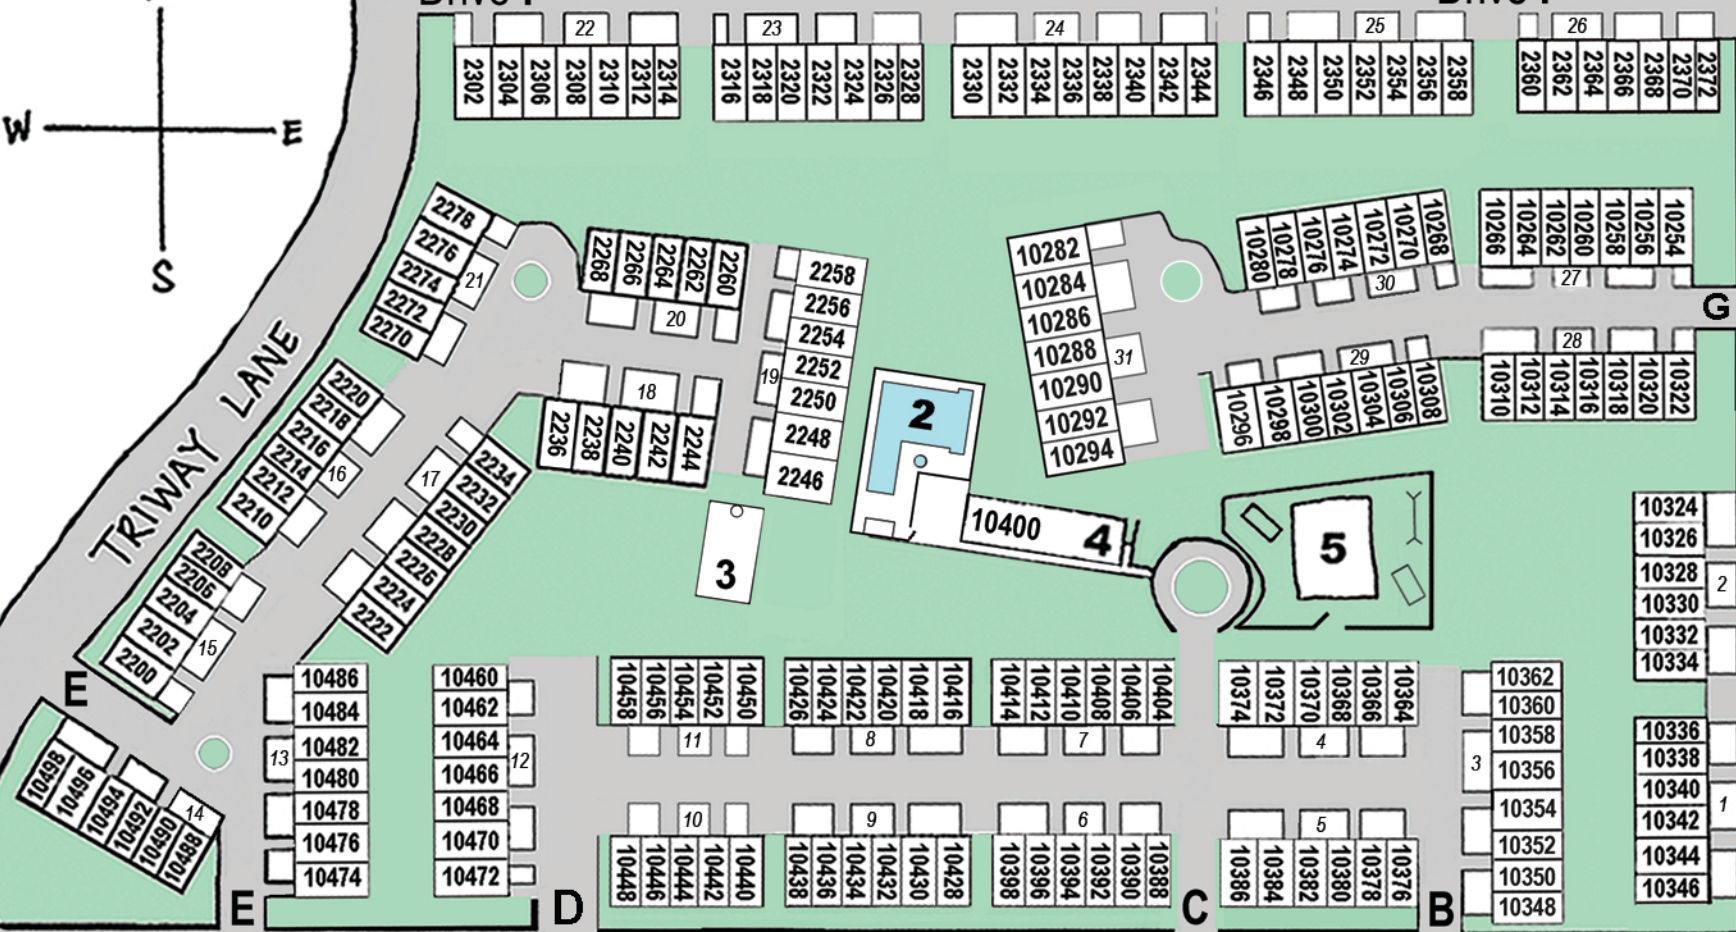

Victorian Village Townhouse Corporation

1

Updated 2018 J. Garcia

Drive F

Additional Back Fence Parking

Drive F

A

G

A

Drive A

TRIWAY LANE

HAMMERLY BLVD

- 1 Maintenance Shop
- 2 Swimming Pool
- 3 Basketball Court
- 4 Clubhouse
- 5 Playground